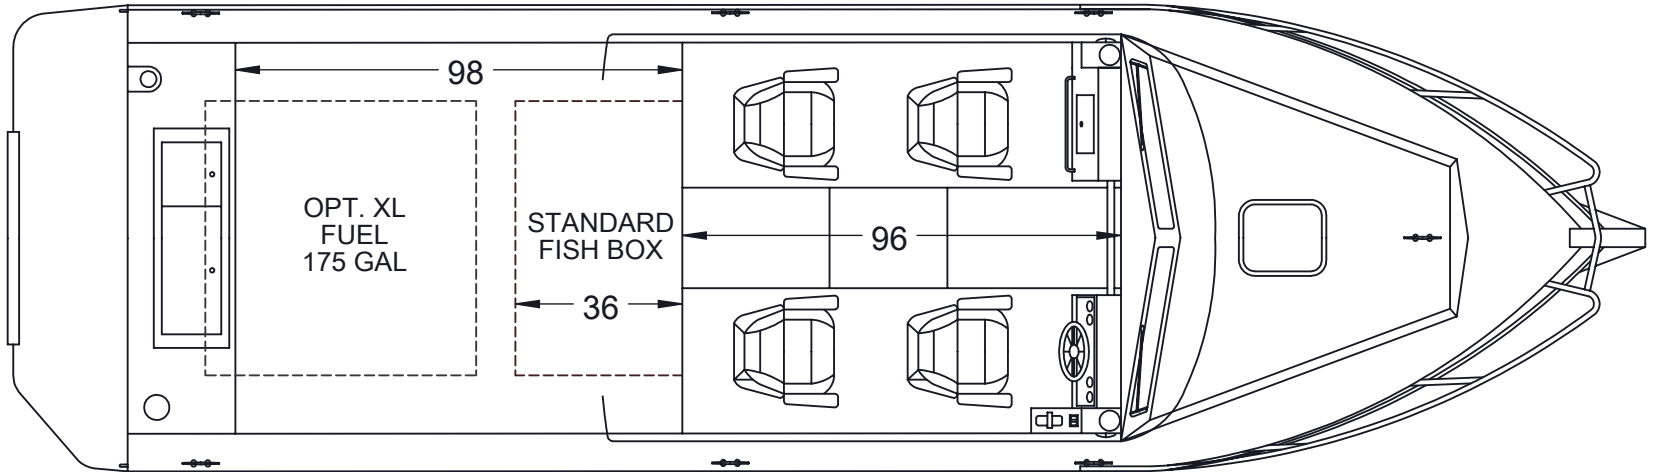

**260 CUDDY KING  
96" CABIN**

**FLOOR PLAN  
96-1**

CONFIGURATION SHOWS  
STANDARD FUEL TANK  
AND STANDARD FISH BOX

**260 CUDDY KING  
96" CABIN**

**FLOOR PLAN  
96-2**

CONFIGURATION SHOWS  
STANDARD FUEL TANK  
AND OPT. XL FISH BOX

**260 CUDDY KING  
96" CABIN**

**FLOOR PLAN  
96-3**

CONFIGURATION SHOWS  
OPT. XL FUEL TANK AND  
STANDARD FISH BOX

260 CUDDY KING  
96" CABIN  
FLOOR PLAN  
96-4

260 CUDDY KING  
96" CABIN  
FLOOR PLAN  
96-5