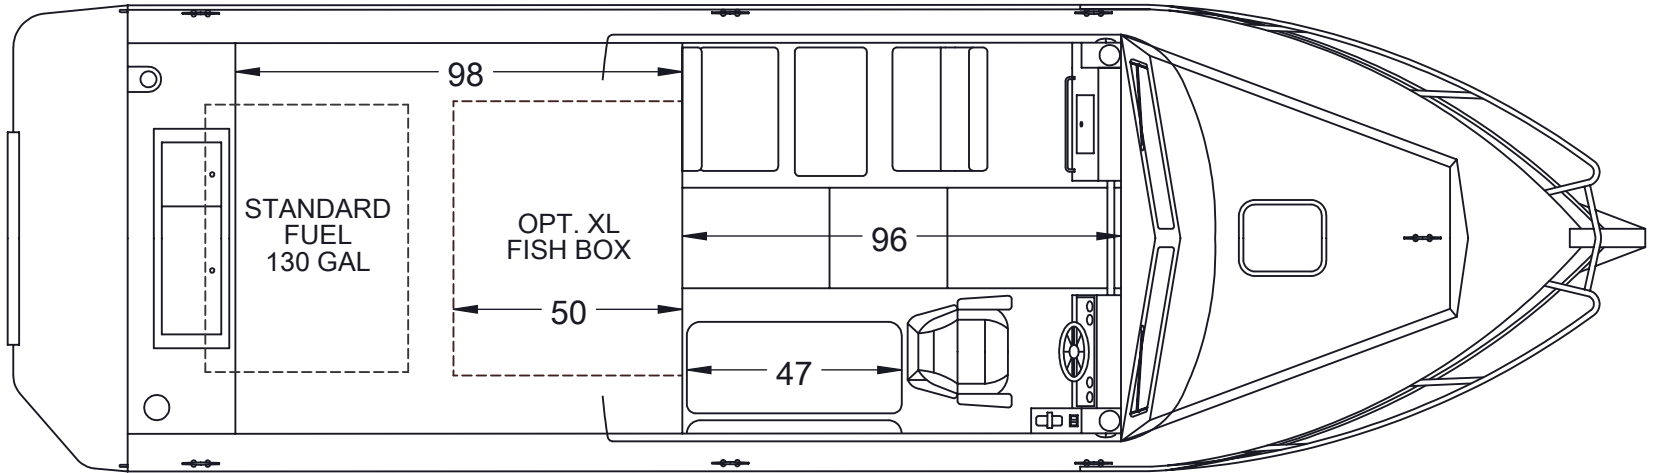

**260 CUDDY KING  
96" CABIN**

**FLOOR PLAN  
96-1**

CONFIGURATION SHOWS  
STANDARD FUEL TANK  
AND STANDARD FISH BOX

**260 CUDDY KING  
96" CABIN**

**FLOOR PLAN  
96-2**

CONFIGURATION SHOWS  
STANDARD FUEL TANK  
AND OPT. XL FISH BOX

**260 CUDDY KING  
96" CABIN**

**FLOOR PLAN  
96-3**

CONFIGURATION SHOWS  
OPT. XL FUEL TANK AND  
STANDARD FISH BOX

260 CUDDY KING  
96" CABIN  
FLOOR PLAN  
96-4

260 CUDDY KING  
96" CABIN  
FLOOR PLAN  
96-5