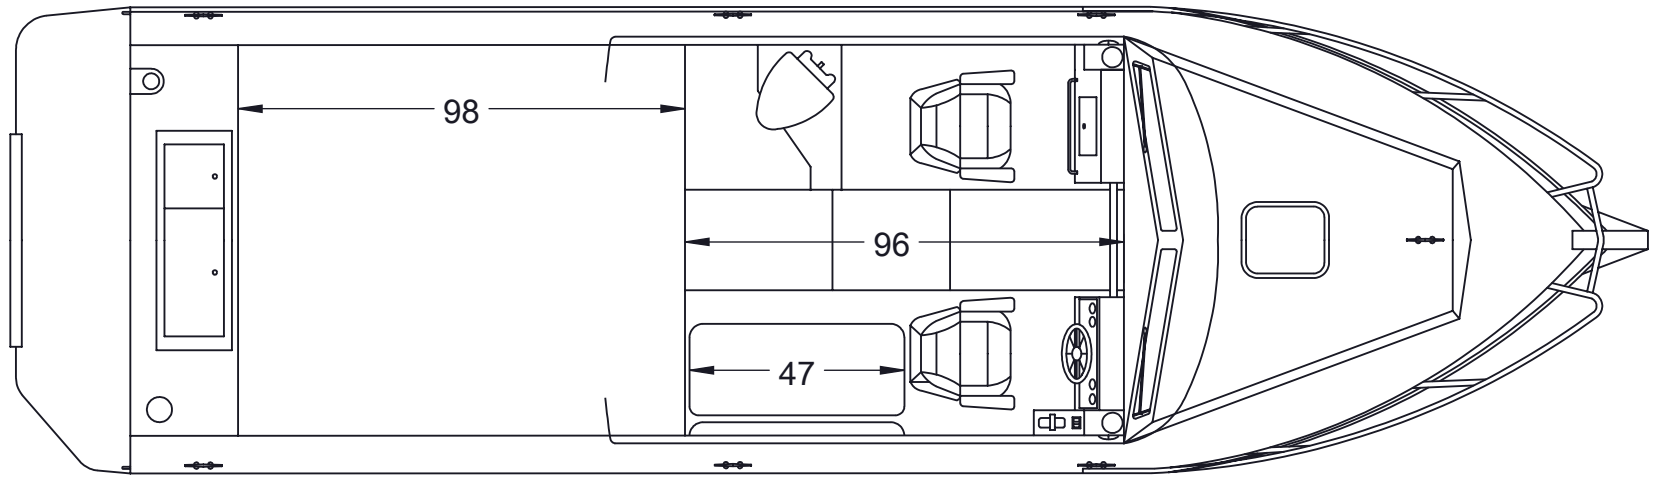

**260 CUDDY KING  
96" CABIN**

**FLOOR PLAN  
96-1**

CONFIGURATION SHOWS  
STANDARD FUEL TANK  
AND STANDARD FISH BOX

**260 CUDDY KING  
96" CABIN**

**FLOOR PLAN  
96-2**

CONFIGURATION SHOWS  
STANDARD FUEL TANK  
AND OPT. XL FISH BOX

**260 CUDDY KING  
96" CABIN**

**FLOOR PLAN  
96-3**

CONFIGURATION SHOWS  
OPT. XL FUEL TANK AND  
STANDARD FISH BOX

260 CUDDY KING  
96" CABIN  
FLOOR PLAN  
96-4

260 CUDDY KING  
96" CABIN  
FLOOR PLAN  
96-5