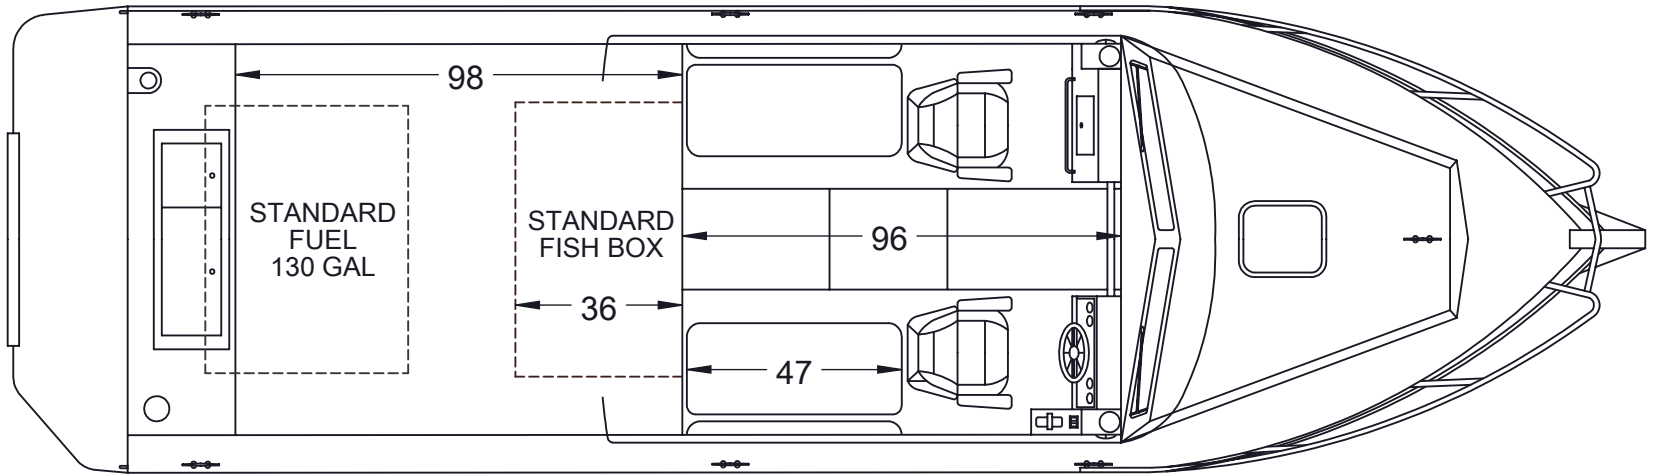

**260 CUDDY KING  
96" CABIN**

**FLOOR PLAN  
96-1**

CONFIGURATION SHOWS  
STANDARD FUEL TANK  
AND STANDARD FISH BOX

**260 CUDDY KING  
96" CABIN**

**FLOOR PLAN  
96-2**

CONFIGURATION SHOWS  
STANDARD FUEL TANK  
AND OPT. XL FISH BOX

**260 CUDDY KING  
96" CABIN**

**FLOOR PLAN  
96-3**

CONFIGURATION SHOWS  
OPT. XL FUEL TANK AND  
STANDARD FISH BOX

260 CUDDY KING  
96" CABIN  
FLOOR PLAN  
96-4

260 CUDDY KING  
96" CABIN  
FLOOR PLAN  
96-5