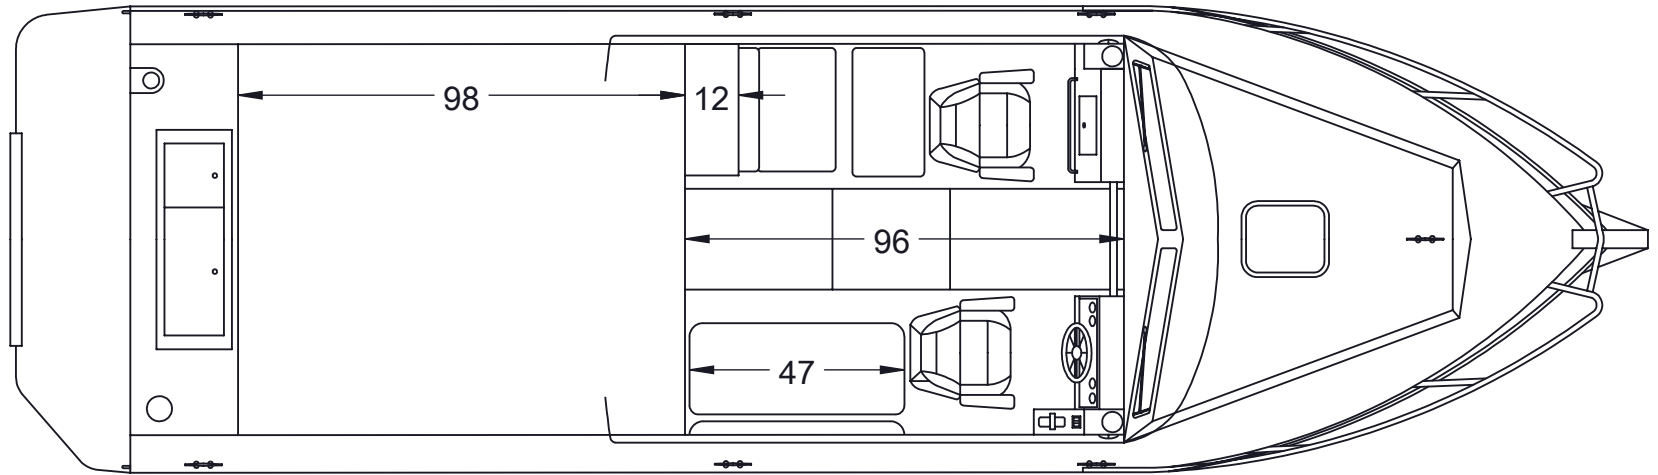

**260 CUDDY KING  
96" CABIN**

**FLOOR PLAN  
96-1**

CONFIGURATION SHOWS  
STANDARD FUEL TANK  
AND STANDARD FISH BOX

**260 CUDDY KING  
96" CABIN**

**FLOOR PLAN  
96-2**

CONFIGURATION SHOWS  
STANDARD FUEL TANK  
AND OPT. XL FISH BOX

**260 CUDDY KING  
96" CABIN**

**FLOOR PLAN  
96-3**

CONFIGURATION SHOWS  
OPT. XL FUEL TANK AND  
STANDARD FISH BOX

260 CUDDY KING  
96" CABIN  
FLOOR PLAN  
96-4

260 CUDDY KING  
96" CABIN  
FLOOR PLAN  
96-5