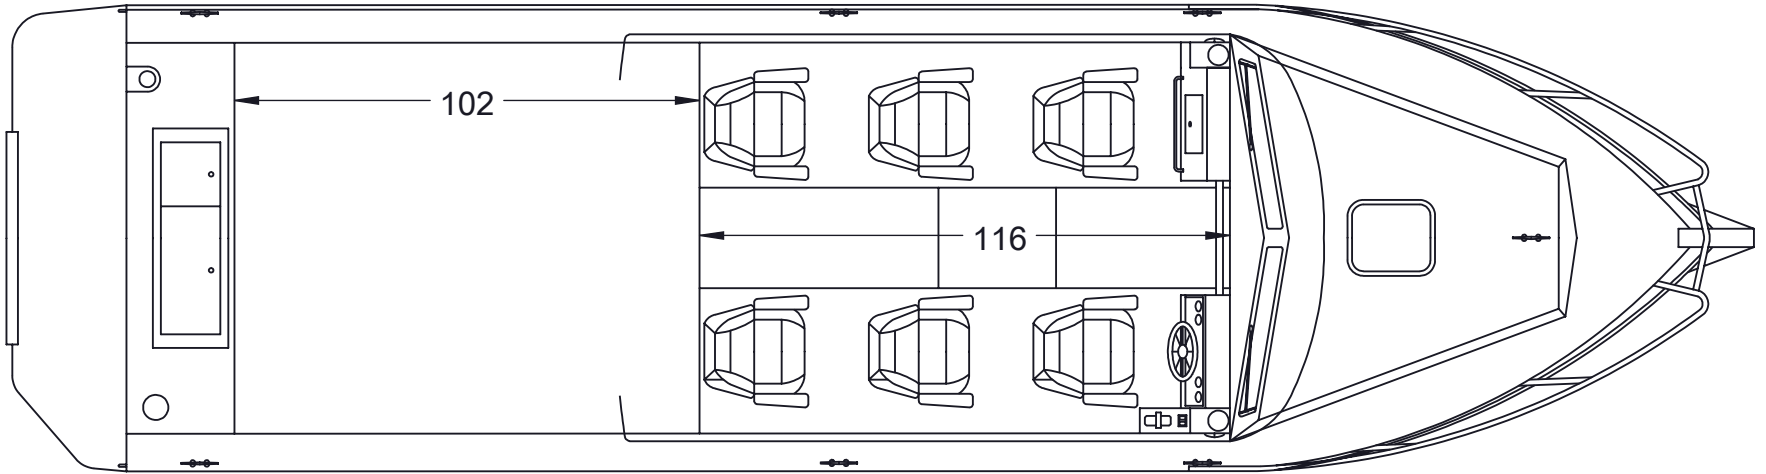

**280 CUDDY KING
116" CABIN**

**FLOOR PLAN
116-1**

CONFIGURATION
SHOWS STANDARD
FUEL TANK AND
STANDARD FISH BOX

**280 CUDDY KING
116" CABIN**

**FLOOR PLAN
116-2**

CONFIGURATION
SHOWS STANDARD
FUEL TANK AND OPT.
XL FISH BOX

**280 CUDDY KING
116" CABIN**

**FLOOR PLAN
116-3**

CONFIGURATION
SHOWS OPT. XL FUEL
TANK AND STANDARD
FISH BOX

280 CUDDY
KING
116" CABIN
FLOOR PLAN
116-4

280 CUDDY
KING
116" CABIN
FLOOR PLAN
116-5

280 CUDDY
KING
116" CABIN
FLOOR PLAN
116-6