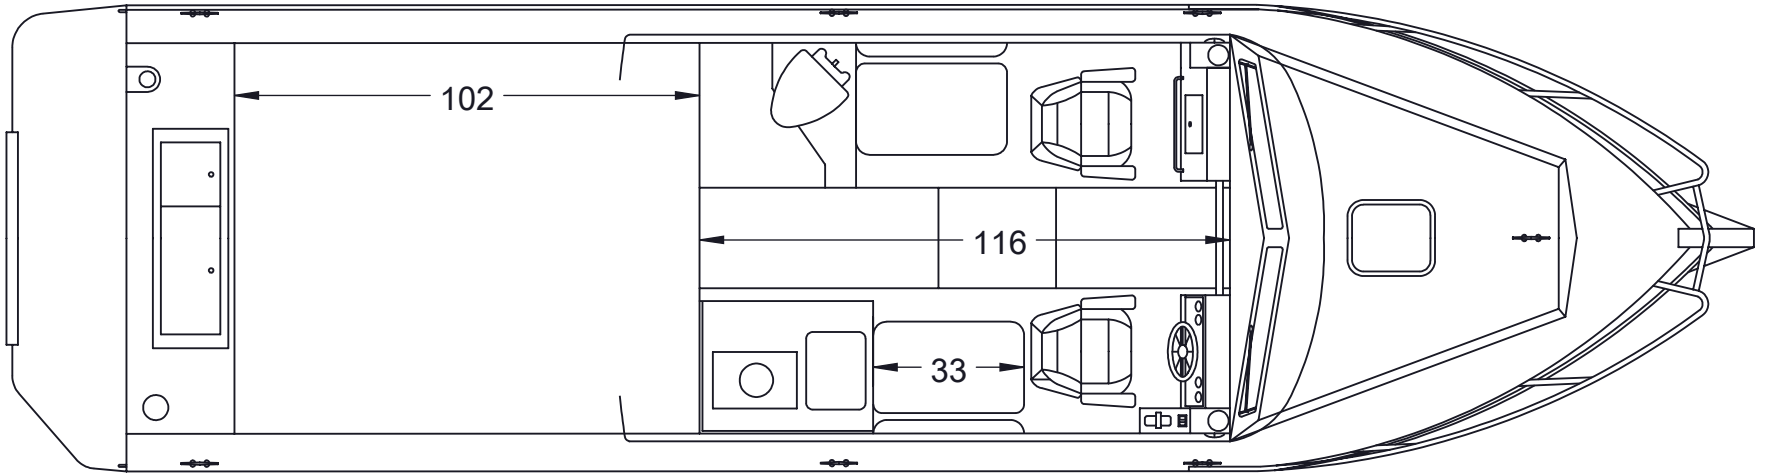

**280 CUDDY KING
116" CABIN**

**FLOOR PLAN
116-1**

CONFIGURATION
SHOWS STANDARD
FUEL TANK AND
STANDARD FISH BOX

**280 CUDDY KING
116" CABIN**

**FLOOR PLAN
116-2**

CONFIGURATION
SHOWS STANDARD
FUEL TANK AND OPT.
XL FISH BOX

**280 CUDDY KING
116" CABIN**

**FLOOR PLAN
116-3**

CONFIGURATION
SHOWS OPT. XL FUEL
TANK AND STANDARD
FISH BOX

280 CUDDY
KING
116" CABIN
FLOOR PLAN
116-4

280 CUDDY
KING
116" CABIN
FLOOR PLAN
116-5

280 CUDDY
KING
116" CABIN
FLOOR PLAN
116-6