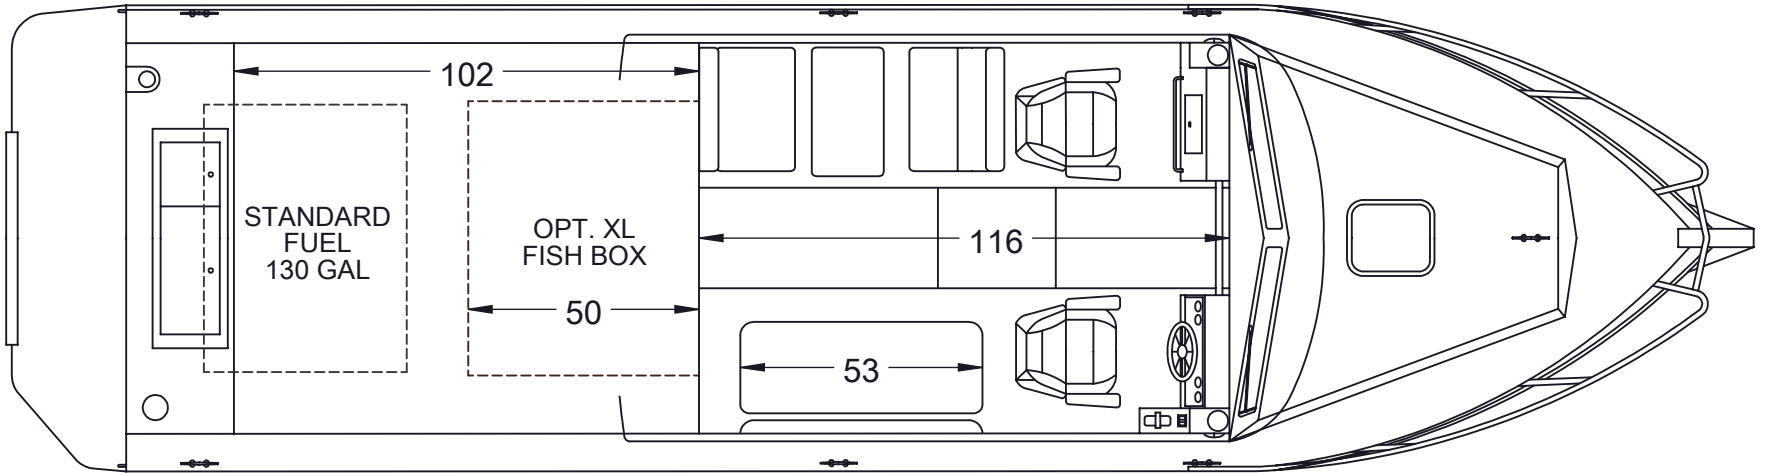

**280 CUDDY KING
116" CABIN**

**FLOOR PLAN
116-1**

CONFIGURATION
SHOWS STANDARD
FUEL TANK AND
STANDARD FISH BOX

**280 CUDDY KING
116" CABIN**

**FLOOR PLAN
116-2**

CONFIGURATION
SHOWS STANDARD
FUEL TANK AND OPT.
XL FISH BOX

**280 CUDDY KING
116" CABIN**

**FLOOR PLAN
116-3**

CONFIGURATION
SHOWS OPT. XL FUEL
TANK AND STANDARD
FISH BOX

280 CUDDY
KING
116" CABIN
FLOOR PLAN
116-4

280 CUDDY
KING
116" CABIN
FLOOR PLAN
116-5

280 CUDDY
KING
116" CABIN
FLOOR PLAN
116-6