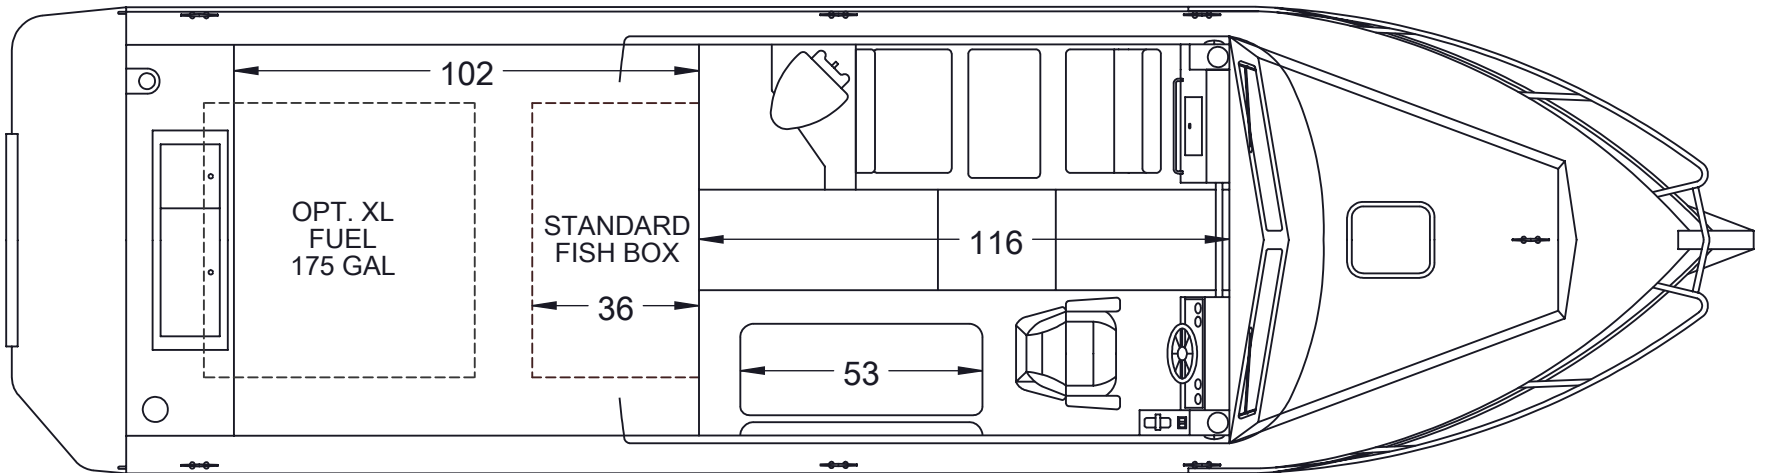

**280 CUDDY KING
116" CABIN**

**FLOOR PLAN
116-1**

CONFIGURATION
SHOWS STANDARD
FUEL TANK AND
STANDARD FISH BOX

**280 CUDDY KING
116" CABIN**

**FLOOR PLAN
116-2**

CONFIGURATION
SHOWS STANDARD
FUEL TANK AND OPT.
XL FISH BOX

**280 CUDDY KING
116" CABIN**

**FLOOR PLAN
116-3**

CONFIGURATION
SHOWS OPT. XL FUEL
TANK AND STANDARD
FISH BOX

280 CUDDY
KING
116" CABIN
FLOOR PLAN
116-4

280 CUDDY
KING
116" CABIN
FLOOR PLAN
116-5

280 CUDDY
KING
116" CABIN
FLOOR PLAN
116-6