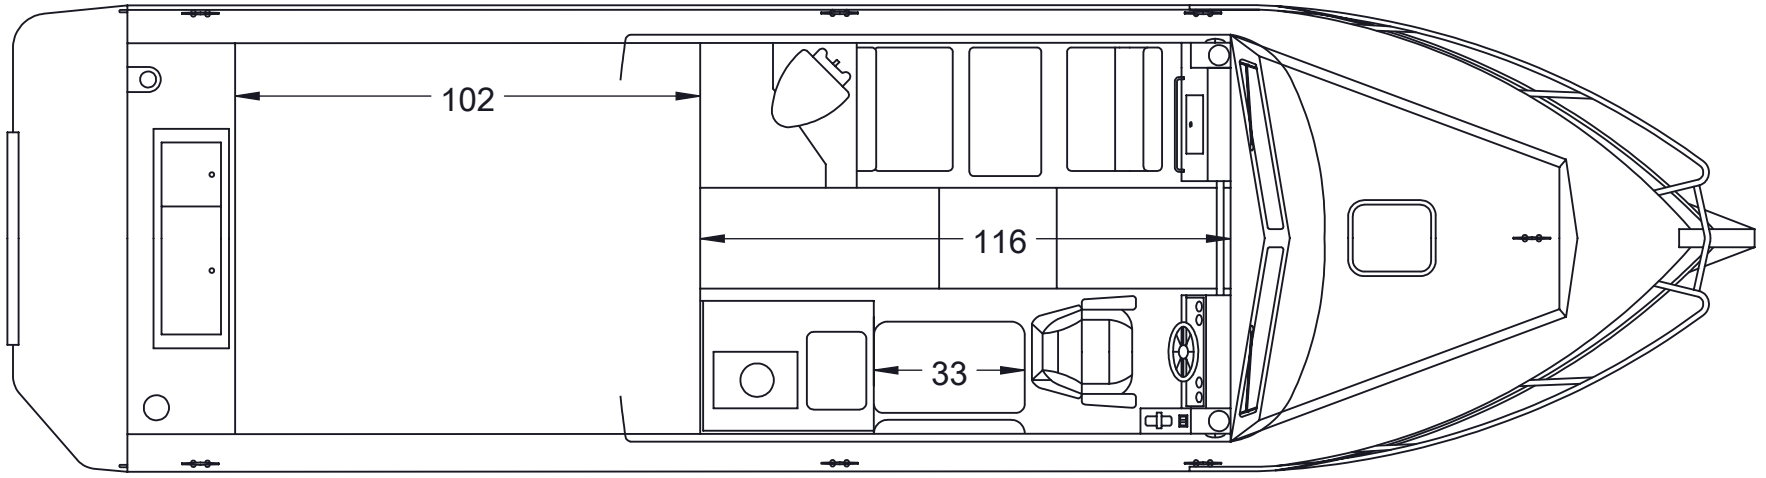

280 CUDDY
KING
116" CABIN
FLOOR PLAN
116-7