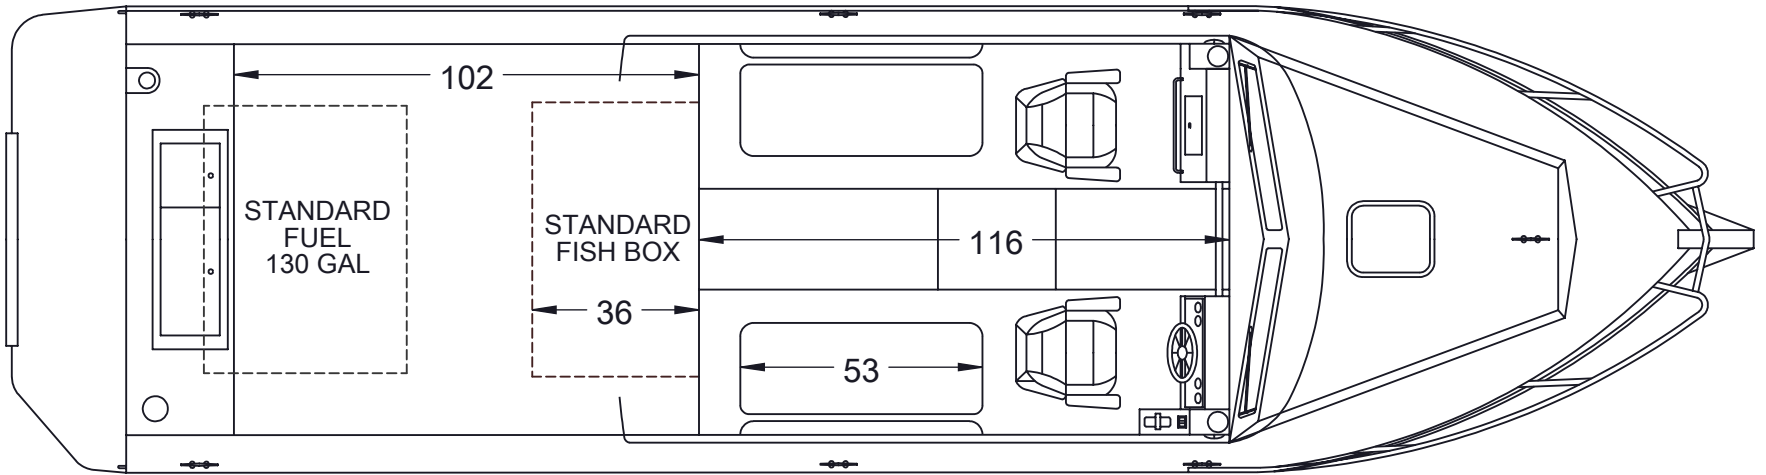

**280 CUDDY KING
116" CABIN**

**FLOOR PLAN
116-1**

CONFIGURATION
SHOWS STANDARD
FUEL TANK AND
STANDARD FISH BOX

**280 CUDDY KING
116" CABIN**

**FLOOR PLAN
116-2**

CONFIGURATION
SHOWS STANDARD
FUEL TANK AND OPT.
XL FISH BOX

**280 CUDDY KING
116" CABIN**

**FLOOR PLAN
116-3**

CONFIGURATION
SHOWS OPT. XL FUEL
TANK AND STANDARD
FISH BOX

280 CUDDY
KING
116" CABIN
FLOOR PLAN
116-4

280 CUDDY
KING
116" CABIN
FLOOR PLAN
116-5

280 CUDDY
KING
116" CABIN
FLOOR PLAN
116-6