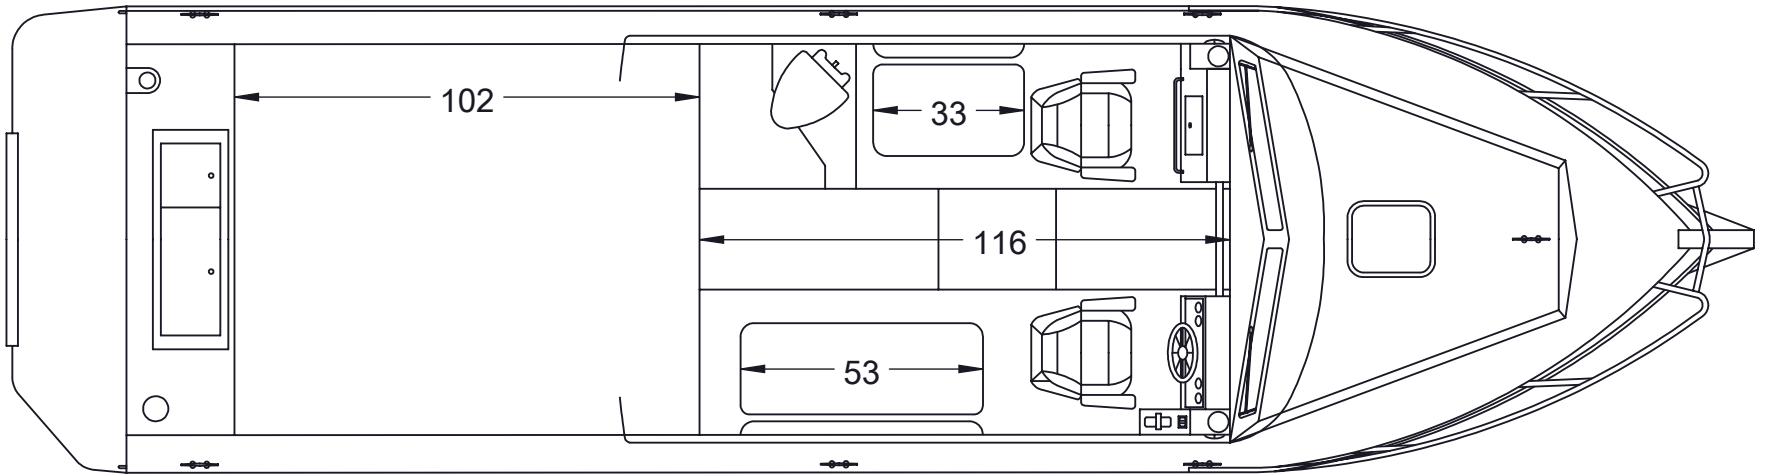

**280 CUDDY KING
116" CABIN**

**FLOOR PLAN
116-1**

CONFIGURATION
SHOWS STANDARD
FUEL TANK AND
STANDARD FISH BOX

**280 CUDDY KING
116" CABIN**

**FLOOR PLAN
116-2**

CONFIGURATION
SHOWS STANDARD
FUEL TANK AND OPT.
XL FISH BOX

**280 CUDDY KING
116" CABIN**

**FLOOR PLAN
116-3**

CONFIGURATION
SHOWS OPT. XL FUEL
TANK AND STANDARD
FISH BOX

280 CUDDY
KING
116" CABIN
FLOOR PLAN
116-4

280 CUDDY
KING
116" CABIN
FLOOR PLAN
116-5

280 CUDDY
KING
116" CABIN
FLOOR PLAN
116-6