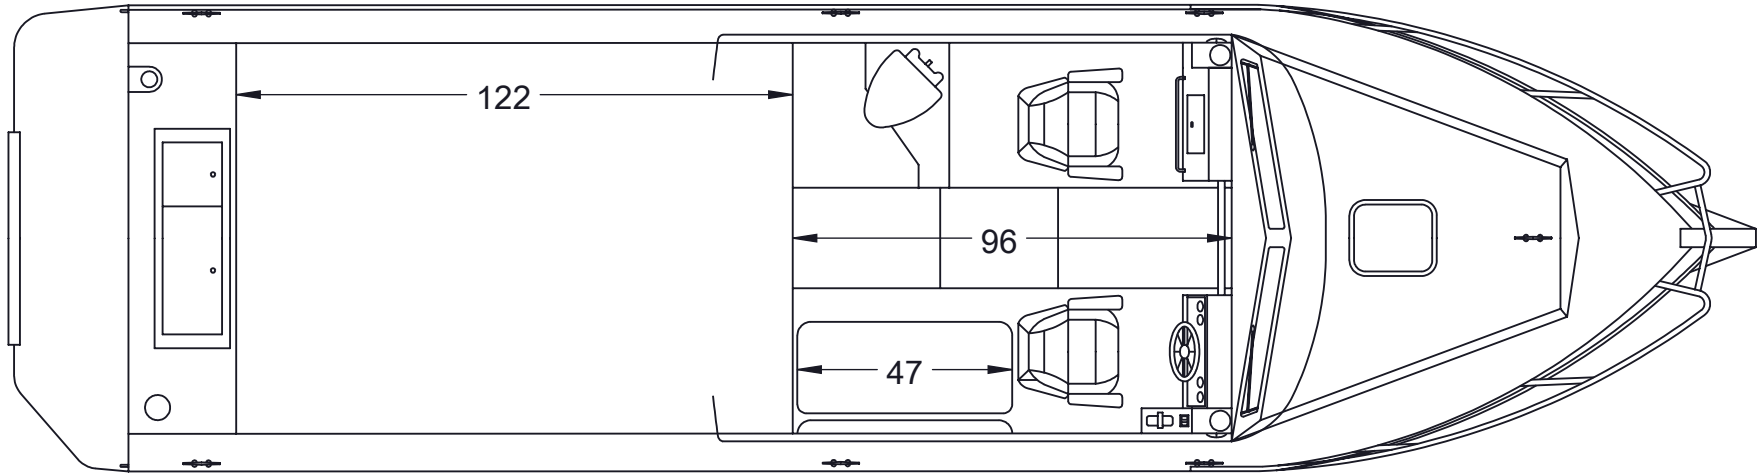

280 CUDDY
KING
96" CABIN

FLOOR PLAN
96-5