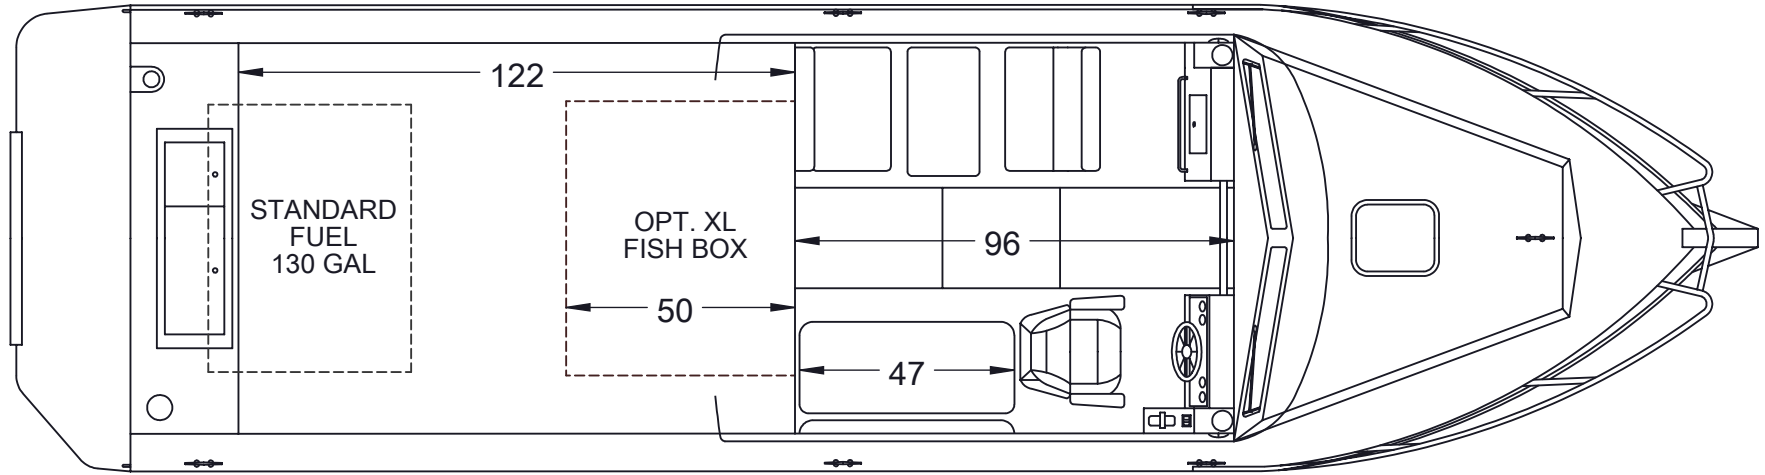

**280 CUDDY
KING
96" CABIN**

**FLOOR PLAN
96-1**

CONFIGURATION
SHOWS STANDARD
FUEL TANK AND
STANDARD FISH BOX

**280 CUDDY
KING
96" CABIN**

**FLOOR PLAN
96-2**

CONFIGURATION
SHOWS STANDARD
FUEL TANK AND OPT.
XL FISH BOX

**280 CUDDY
KING
96" CABIN**

**FLOOR PLAN
96-3**

CONFIGURATION
SHOWS OPT. XL FUEL
TANK AND STANDARD
FISH BOX

280 CUDDY
KING
96" CABIN

FLOOR PLAN
96-4

CONFIGURATION
SHOWS OPT. XL FUEL
TANK AND OPT. XL
FISH BOX