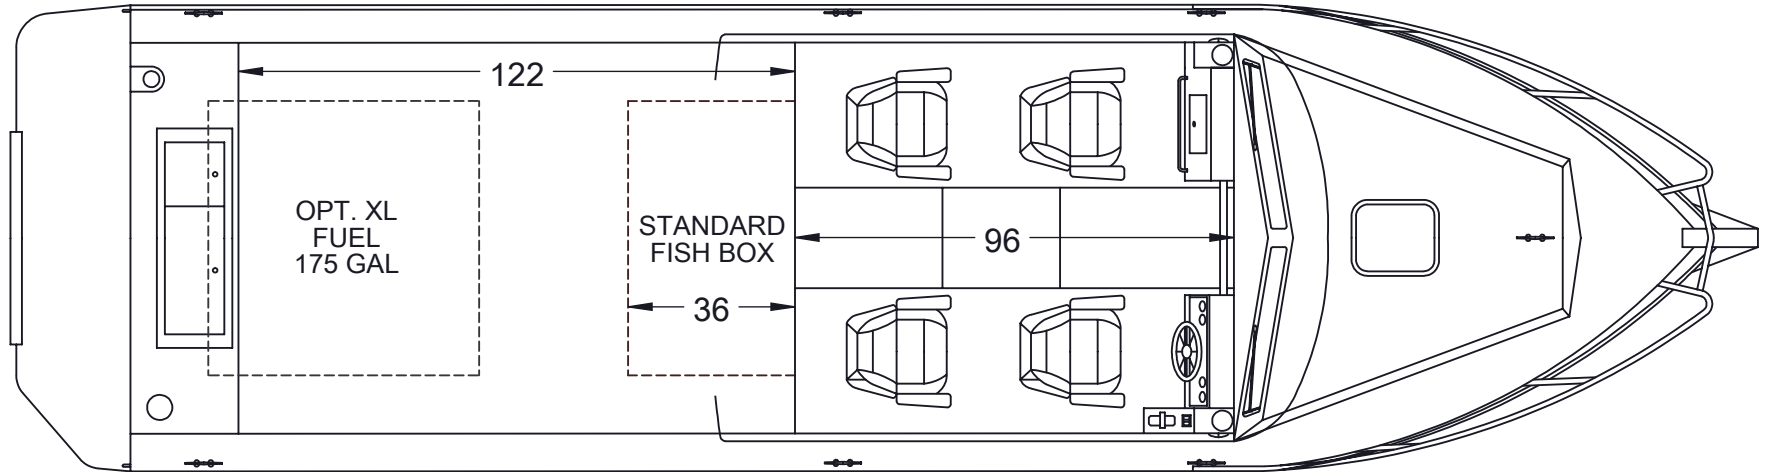

**280 CUDDY
KING
96" CABIN**

**FLOOR PLAN
96-1**

CONFIGURATION
SHOWS STANDARD
FUEL TANK AND
STANDARD FISH BOX

**280 CUDDY
KING
96" CABIN**

**FLOOR PLAN
96-2**

CONFIGURATION
SHOWS STANDARD
FUEL TANK AND OPT.
XL FISH BOX

**280 CUDDY
KING
96" CABIN**

**FLOOR PLAN
96-3**

CONFIGURATION
SHOWS OPT. XL FUEL
TANK AND STANDARD
FISH BOX

280 CUDDY
KING
96" CABIN

FLOOR PLAN
96-4

CONFIGURATION
SHOWS OPT. XL FUEL
TANK AND OPT. XL
FISH BOX