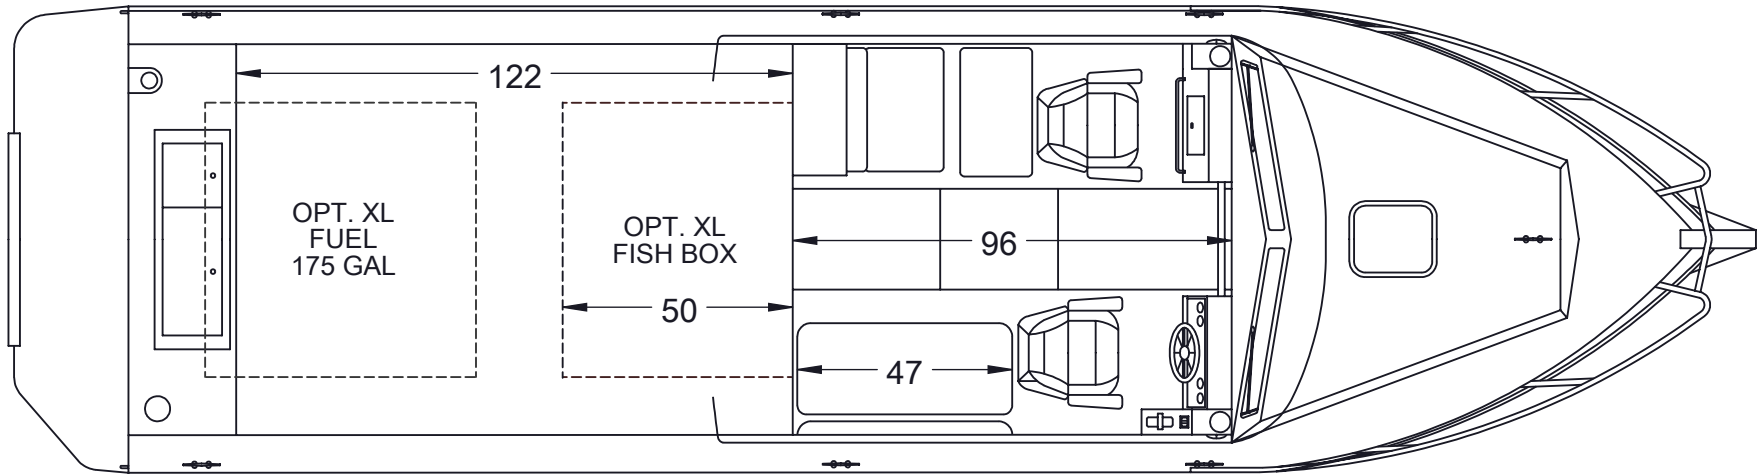

**280 CUDDY
KING
96" CABIN**

**FLOOR PLAN
96-1**

CONFIGURATION
SHOWS STANDARD
FUEL TANK AND
STANDARD FISH BOX

**280 CUDDY
KING
96" CABIN**

**FLOOR PLAN
96-2**

CONFIGURATION
SHOWS STANDARD
FUEL TANK AND OPT.
XL FISH BOX

**280 CUDDY
KING
96" CABIN**

**FLOOR PLAN
96-3**

CONFIGURATION
SHOWS OPT. XL FUEL
TANK AND STANDARD
FISH BOX

280 CUDDY
KING
96" CABIN

FLOOR PLAN
96-4

CONFIGURATION
SHOWS OPT. XL FUEL
TANK AND OPT. XL
FISH BOX