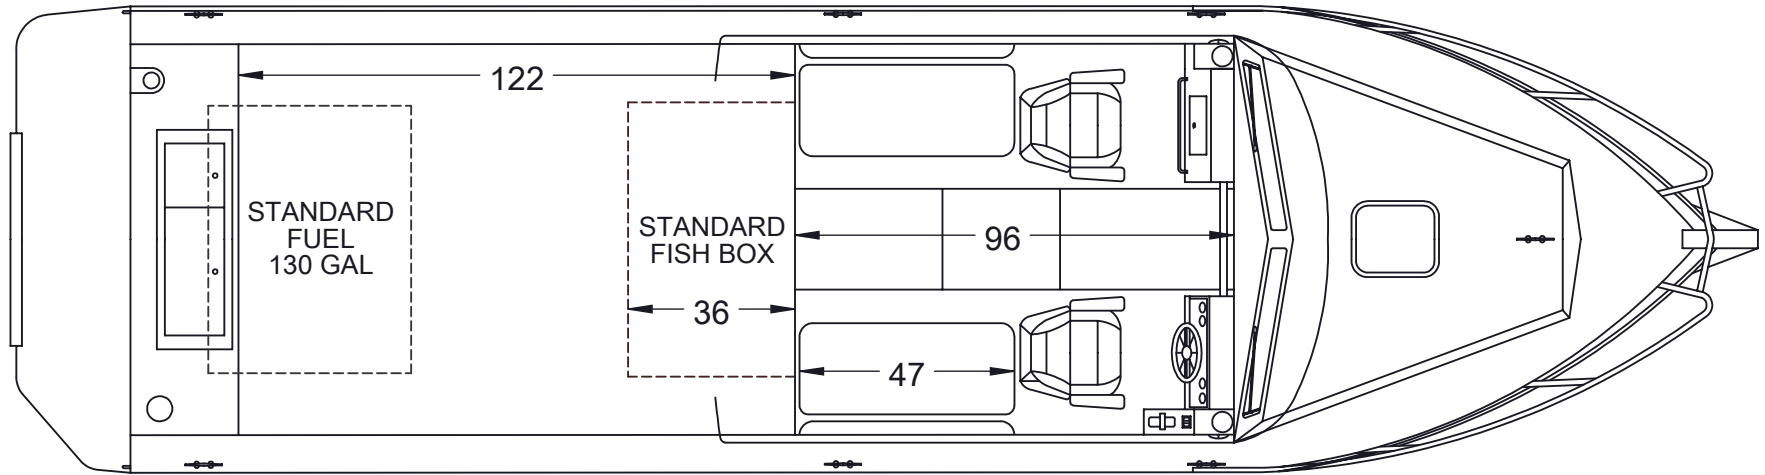

**280 CUDDY
KING
96" CABIN**

**FLOOR PLAN
96-1**

CONFIGURATION
SHOWS STANDARD
FUEL TANK AND
STANDARD FISH BOX

**280 CUDDY
KING
96" CABIN**

**FLOOR PLAN
96-2**

CONFIGURATION
SHOWS STANDARD
FUEL TANK AND OPT.
XL FISH BOX

**280 CUDDY
KING
96" CABIN**

**FLOOR PLAN
96-3**

CONFIGURATION
SHOWS OPT. XL FUEL
TANK AND STANDARD
FISH BOX

280 CUDDY
KING
96" CABIN

FLOOR PLAN
96-4

CONFIGURATION
SHOWS OPT. XL FUEL
TANK AND OPT. XL
FISH BOX